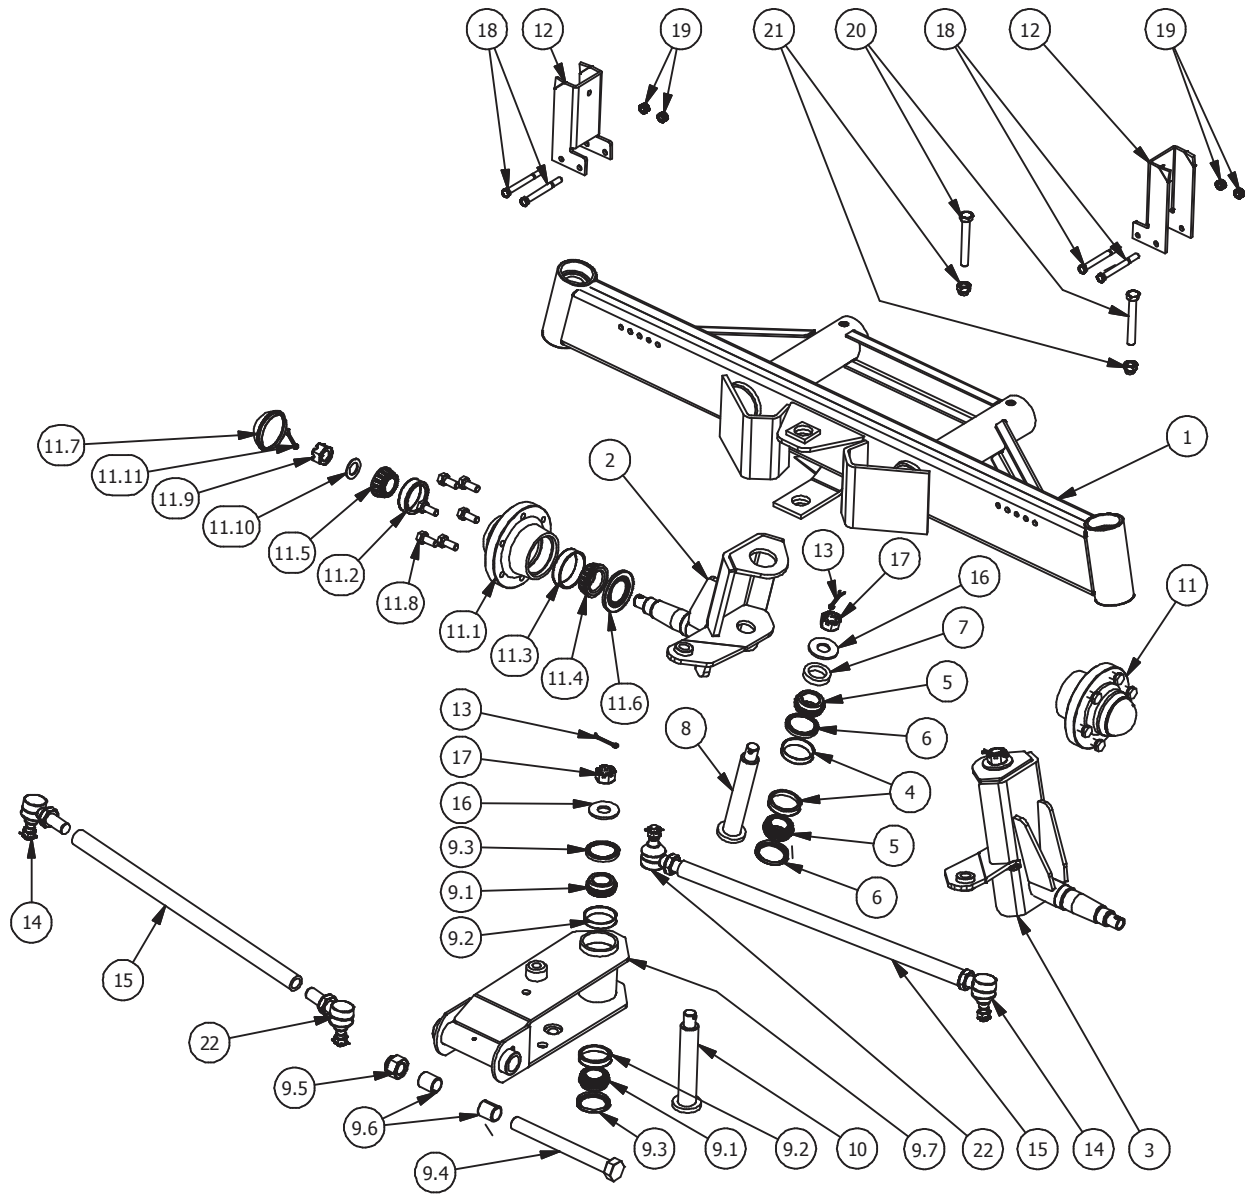

2006/2007/2008/2009/2010

MODEL 185 Front Axle

HORST WAGONS

2006/2007/2008/2009/2010
MODEL 185 Front Axle

Complete 185 Front Axle Parts List			
ITEM	QTY	Part Number	DESCRIPTION
1	1	22-1634	185 Front Axle Assembly
2	1	11-1548	Steering Spindle Assembly (Front Right)
3	1	11-1549	Steering Spindle Assembly (Front Left)
4	4	11-1009	Cup (13620)
5	4	11-1010	Cone (13686)
6	4	11-1011	Seal (CR20952)
7	2	22-1529	Spacer Bushing (1.5" ID x 2.25" OD x .5")
8	2	22-1441	Spindle Pin Assembly
9.1	2	11-1010	Cone (13686)
9.2	2	11-1009	Cup (13620)
9.3	2	11-1011	Seal (CR20952)
9.4	1	11-1059	1-1/8 x 10-3/8 Bolt Gr.2
9.5	1	11-1060	1-1/8 Lock Nut
9.6	2	11-1054	Bushing(1-3/8 x 1-1/8 x 1-1/2)
9.7	1	22-1547	185 Tongue Bracket (2007 & Newer)
10	1	22-1055	Timkin Bolt
11	2	33-1072	Hub c/w Parts (W-6000)
11.1	1	11-1071	Hub (W-6000)
11.2	1	11-1076	[Cup(25821)]
11.3	1	11-1075	[Cup(25520)]
11.4	1	11-1074	[Cone(25590)]
11.5	1	11-1077	[Cone(25877)]
11.6	1	11-1073	[Seal(CR20148)]
11.7	1	11-1078	Dust Cap (D-6000)
11.8	6	11-1049	Wheel Bolt (9/16 x 1-3/4)
11.9	1	11-1051	1" Slotted Hex Nut (1-14)
11.10	1	11-1050	1" Washer (1-0)
11.11	1	11-1016	3/16 x 2 Cotter Pin
12	2	22-1022	Stake Post
13	3	11-1016	3/16 x 2 Cotter Pin
14	2	11-1104	ES176XHD Rod End L Thread
15	2	22-1001	Tie Rod (27.5") (2007 & Newer)
16	3	11-1376	1" Washer
17	3	11-1081	1" Heavy Hex Slotted Nut
18	4	11-1023	7/16 x 4 1/2 Bolt & Nut
19	4	11-1635	7/16" Nut
20	2	11-1025	5/8 x 4 1/2 Hex Bolt & Locknut
21	2	11-1026	5/8 Lock Nut
22	2	11-1103	ES176XHD Rod End R Thread