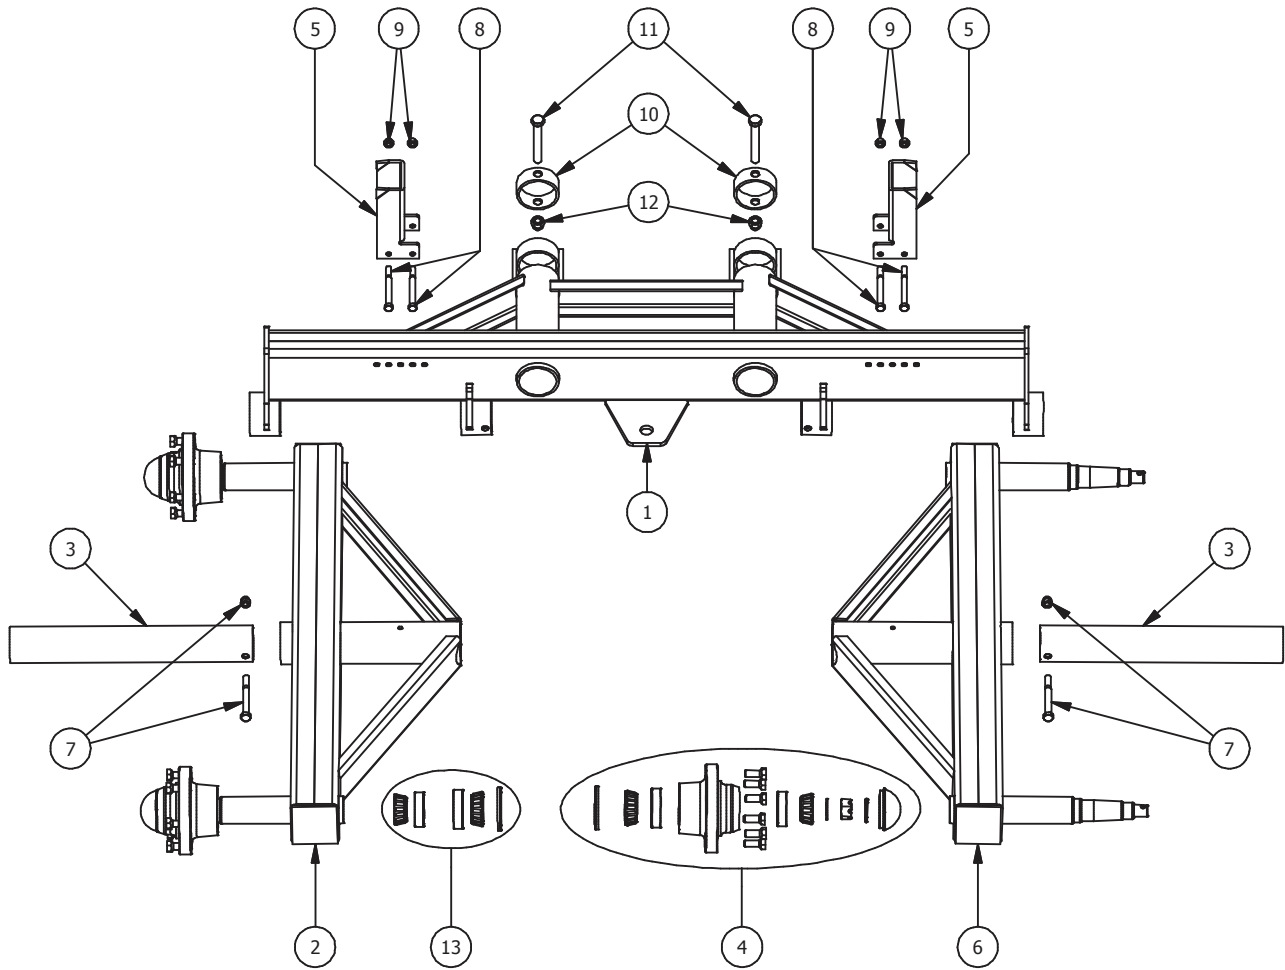

1998-2010

HORST
WAGONS

MODEL 245 REAR AXLE ASSEMBLY

Parts List			
ITEM	QTY	PART NUMBERS	DESCRIPTION
1	1	WA-R245	245 Rear Axle Assembly (3x6 Beam)
2	1	WA-W245	245 Walking Beam c/w Parts (3,4,6,7)
3	2	22-1094	Walking Beam Slider (3x20)
4	4	33-1072	Hub c/w Parts (W-6000)
5	2	22-1022	Stake Post
6	2	22-1093	245 Walking Beam
7	2	11-1095	1/2" x 4 1/2" Bolt & Nut
8	4	11-1023	7/16 x 4 1/2 Bolt & Nut
9	4	11-1635	7/16" Nut
10	2	22-1024	Retainer Ring
11	2	11-1025	5/8 x 4 1/2 Hex Bolt & Locknut
12	4	11-1089	Straight Spindle (2 1/4" x 16 1/2")
13	4	33-1558	Bearing & Seal Kit for 6000lb & 6500lb Hub